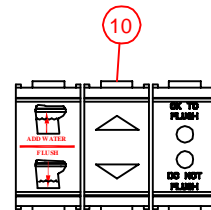

PARTS LIST: 3606 PLUG IN BASE

ITEM	PART NUMBER	DESCRIPTION
1	385311061	SEAT & COVER , WHITE
	385311062	SEAT & COVER , BONE
2	385311201	CHINA BOWL, WHITE
	385311202	CHINA BOWL, BONE
3	385310807	VACUUM BREAKER ASSEMBLY
4	385311009	KIT, SEAL PLUG IN BASE
5	385310969	SHAFT/ HALF BALL KIT
6	385310821	WATER VALVE w/MOUNTING SCREWS (12VDC)
	385310845	WATER VALVE w/MOUNTING SCREWS (24VDC)
7	385311052	BASE PLUG IN (includes item 4,5,15,16,19)
8	385311312	COMPLETE BASE 12VDC PLUG IN (INCLUDES ITEMS 4-7,15-19)
	385311313	COMPLETE BASE 24VDC PLUG IN (INCLUDES ITEMS 4-7,15-19)
9	313401012	FLUSH SWITCH w/CABLE VIMAR 12/WHITE
	313401024	FLUSH SWITCH w/CABLE VIMAR 24/WHITE
	313402012	FLUSH SWITCH w/CABLE VIMAR 12/GRAY
	313402024	FLUSH SWITCH w/CABLE VIMAR 24/GRAY
10	313403012	FLUSH SWITCH w/CABLE GEWIS 12/GRAY
	313403024	FLUSH SWITCH w/CABLE GEWIS 24/GRAY
11	385311060	CIRCUIT BOARD COVER
12	385311058	3600 CIRCUIT BOARD 12VDC
	385311059	3600 CIRCUIT BOARD 24VDC
13	600344788	MANUAL OVERRIDE PLUG WHITE
	600344800	MANUAL OVERRIDE PLUG BONE
14	385311057	MOUNTING KIT
15	385311292	RING BASE INSERT
16	385311011	L- BOLTS/NUTS /WASH/ PLUG IN BASE
17	385311018	SUPPLY HOSE
18	385310822	MOTOR & MOUNTING HARDWARE (12VDC)
	385310846	MOTOR & MOUNTING HARDWARE (24VDC)
19	385311294	O'RING 3.1 X 3.5 X .21
20	385311013	FLOOR FLANGE ADPT (INC. ITEM 21)
21	385310064	MOUNTING HARDWARE
22	385318864	FUNNEL KIT (INC. ITEM 21)