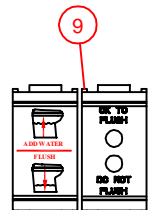

PARTS LIST: 3606 PLUG IN BASE

ITEM	PART NUMBER	DESCRIPTION
1	385311061	SEAT & COVER , WHITE
	385311062	SEAT & COVER , BONE
2	385311201	CHINA BOWL, WHITE
	385311202	CHINA BOWL, BONE
3	385310807	VACUUM BREAKER ASSEMBLY
4	385311009	KIT, SEAL PLUG IN BASE
5	385310969	SHAFT/ HALF BALL KIT
6	385310821	WATER VALVE w/MOUNTING SCREWS (12VDC)
	385310845	WATER VALVE w/MOUNTING SCREWS (24VDC)
7	385311052	BASE PLUG IN (includes item 4,5,15,16,19)
8	385311312	COMPLETE BASE 12VDC PLUG IN (INCLUDES ITEMS 4-7,15-19)
	385311313	COMPLETE BASE 24VDC PLUG IN (INCLUDES ITEMS 4-7,15-19)
9	313401012	FLUSH SWITCH w/CABLE VIMAR 12/WHITE
	313401024	FLUSH SWITCH w/CABLE VIMAR 24/WHITE
	313402012	FLUSH SWITCH w/CABLE VIMAR 12/GRAY
	313402024	FLUSH SWITCH w/CABLE VIMAR 24/GRAY
10	313403012	FLUSH SWITCH w/CABLE GEWIS 12/GRAY
	313403024	FLUSH SWITCH w/CABLE GEWIS 24/GRAY
11	385311060	CIRCUIT BOARD COVER
12	385311058	3600 CIRCUIT BOARD 12VDC
	385311059	3600 CIRCUIT BOARD 24VDC
13	600344788	MANUAL OVERRIDE PLUG WHITE
	600344800	MANUAL OVERRIDE PLUG BONE
14	385311057	MOUNTING KIT
15	385311292	RING BASE INSERT
16	385311011	L- BOLTS/NUTS /WASH/ PLUG IN BASE
17	385311018	SUPPLY HOSE
18	385310822	MOTOR & MOUNTING HARDWARE (12VDC)
	385310846	MOTOR & MOUNTING HARDWARE (24VDC)
19	385311294	O'RING 3.1 X 3.5 X .21
20	385311013	FLOOR FLANGE ADPT (INC. ITEM 21)
21	385310064	MOUNTING HARDWARE
22	385318864	FUNNEL KIT (INC. ITEM 21)