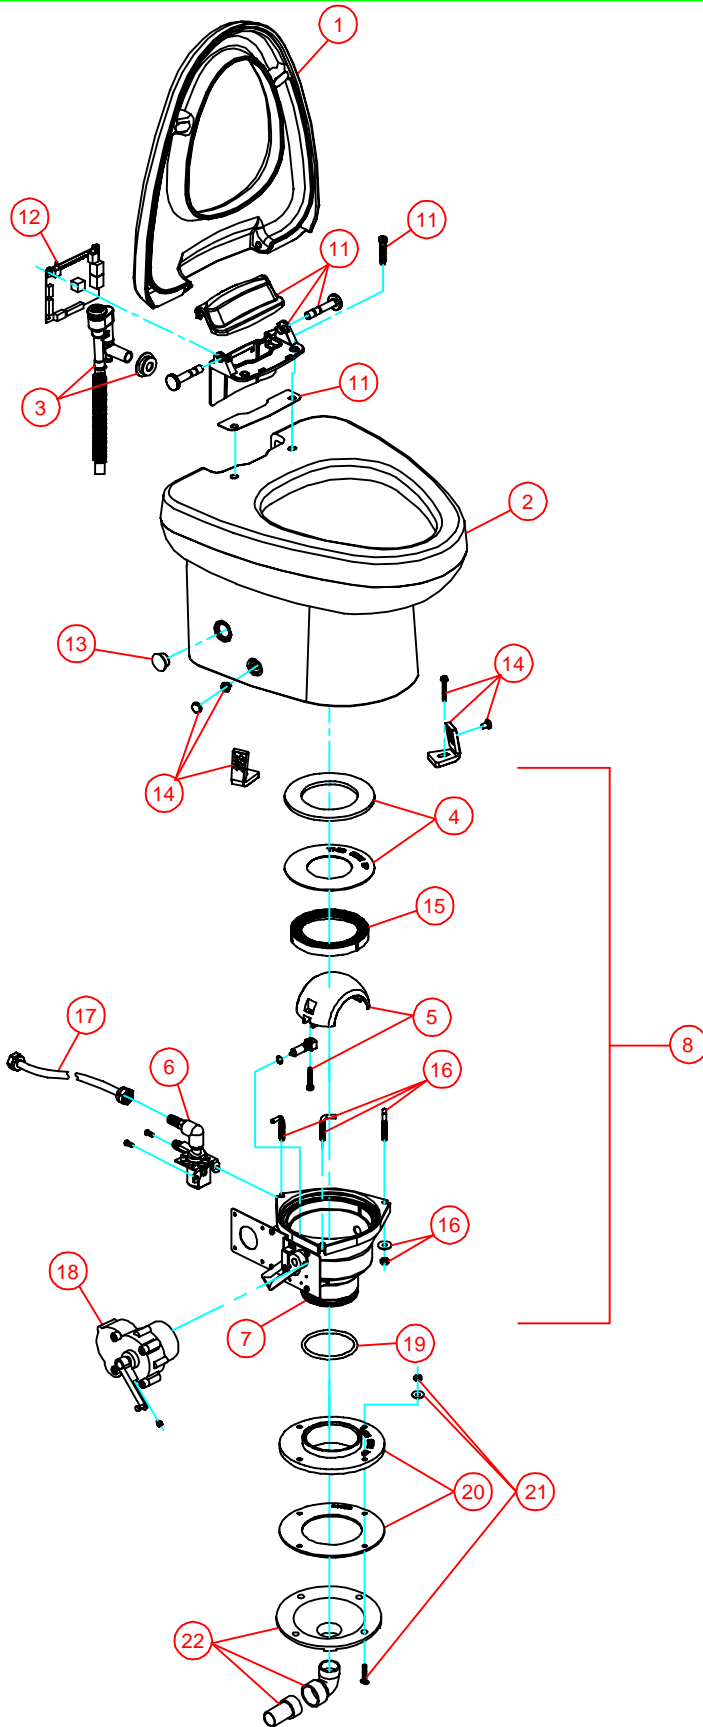

PARTS LIST: 3606 PLUG IN BASE

ITEM	PART NUMBER	DESCRIPTION
1	385311061	SEAT & COVER , WHITE
	385311062	SEAT & COVER , BONE
2	385311201	CHINA BOWL, WHITE
	385311202	CHINA BOWL, BONE
3	385310807	VACUUM BREAKER ASSEMBLY
4	385311009	KIT, SEAL PLUG IN BASE
5	385310969	SHAFT/ HALF BALL KIT
6	385310821	WATER VALVE w/MOUNTING SCREWS (12VDC)
	385310845	WATER VALVE w/MOUNTING SCREWS (24VDC)
7	385311052	BASE PLUG IN (includes item 4,5,15,16,19)
8	385311312	COMPLETE BASE 12VDC PLUG IN (INCLUDES ITEMS 4-7,15-19)
	385311313	COMPLETE BASE 24VDC PLUG IN (INCLUDES ITEMS 4-7,15-19)
9	313401012	FLUSH SWITCH w/CABLE VIMAR 12/WHITE
	313401024	FLUSH SWITCH w/CABLE VIMAR 24/WHITE
	313402012	FLUSH SWITCH w/CABLE VIMAR 12/GRAY
	313402024	FLUSH SWITCH w/CABLE VIMAR 24/GRAY
10	313403012	FLUSH SWITCH w/CABLE GEWIS 12/GRAY
	313403024	FLUSH SWITCH w/CABLE GEWIS 24/GRAY
11	385311060	CIRCUIT BOARD COVER
12	385311058	3600 CIRCUIT BOARD 12VDC
	385311059	3600 CIRCUIT BOARD 24VDC
13	600344788	MANUAL OVERRIDE PLUG WHITE
	600344800	MANUAL OVERRIDE PLUG BONE
14	385311057	MOUNTING KIT
15	385311292	RING BASE INSERT
16	385311011	L- BOLTS/NUTS /WASH/ PLUG IN BASE
17	385311018	SUPPLY HOSE
18	385310822	MOTOR & MOUNTING HARDWARE (12VDC)
	385310846	MOTOR & MOUNTING HARDWARE (24VDC)
19	385311294	O'RING 3.1 X 3.5 X .21
20	385311013	FLOOR FLANGE ADPT (INC. ITEM 21)
21	385310064	MOUNTING HARDWARE
22	385318864	FUNNEL KIT (INC. ITEM 21)