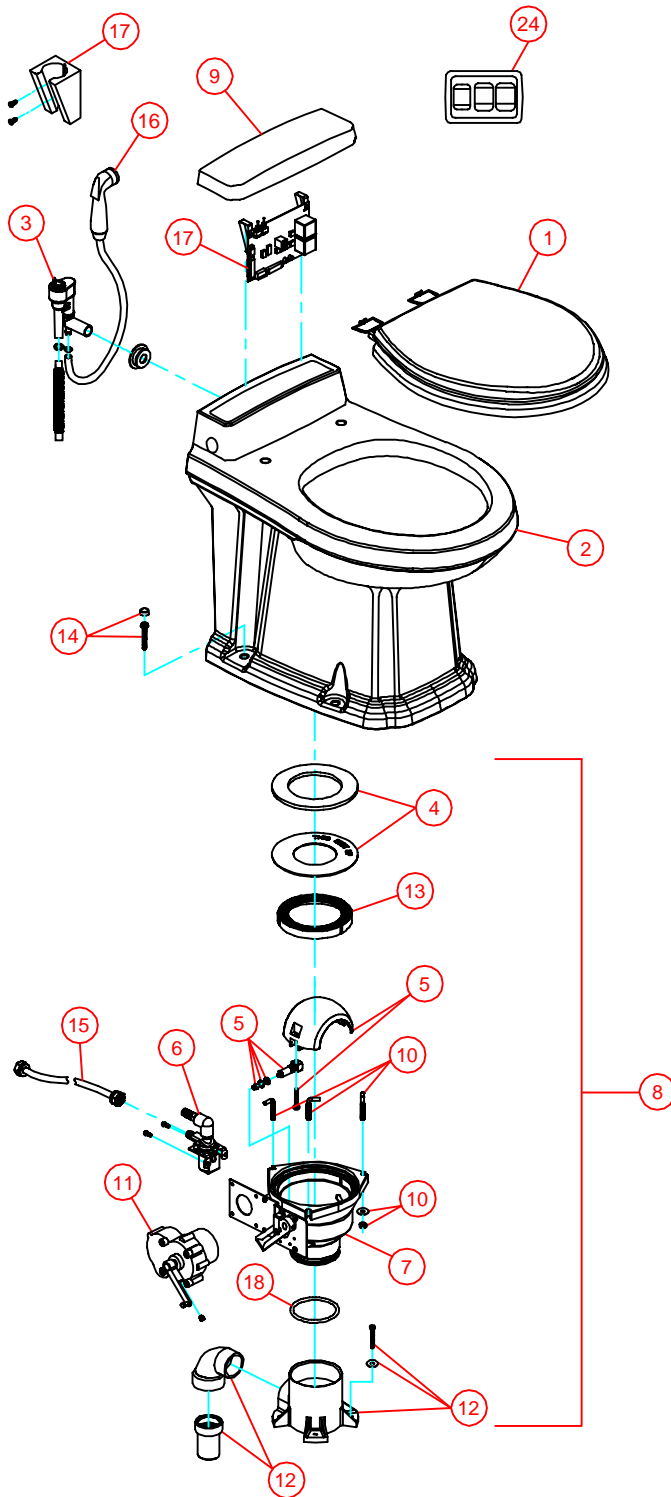

PARTS LIST: 3148 PLUG IN BASE

ITEM	PART NUMBER	DESCRIPTION
1	385344022	SEAT & COVER , WHITE
	385344023	SEAT & COVER , BONE
	385344024	SEAT & COVER , PLATINUM
	385344026	SEAT & COVER , TEAL
	385344025	SEAT & COVER , EBONY
2	385310811	CHINA BOWL , WHITE
	385310812	CHINA BOWL , BONE
	385310867	CHINA BOWL , PLATINUM
	385310868	CHINA BOWL , TEAL
	385310869	CHINA BOWL , EBONY
3	385310807	VACUUM BREAKER ASSEMBLY
	385310808	VACUUM BREAKER ASSY-HAND SPRAY MODEL
4	385311009	KIT, SEAL PLUG IN BASE
5	385310969	SHAFT/ HALF BALL KIT
	385310971	SHAFT/HALF BALL KIT EBONY
	385310970	SHAFT/HALF BALL KIT TEAL
6	385310821	WATER VALVE w/MOUNTING SCREWS (12VDC)
	385310845	WATER VALVE w/MOUNTING SCREWS (24VDC)
7	385311052	BASE PLUG IN
8	385311054	COMPLETE BASE PLUG IN 12VDC (INCLUDES ITEMS 4-7, 14,16,19,22)
	385311055	COMPLETE BASE PLUG IN 24VDC (INCLUDES ITEMS 4-7, 14,16,19,22)
9	385310851	ACCESS COVER, WHITE
	385310852	ACCESS COVER, BONE
	385310864	ACCESS COVER, PLATINUM
	385310865	ACCESS COVER, TEAL
	385310866	ACCESS COVER, EBONY
10	385311011	L- BOLTS/NUTS /WASH/ PLUG IN BASE
11	385310822	MOTOR & MOUNTING HARDWARE (12VDC)
	385310846	MOTOR & MOUNTING HARDWARE (24VDC)
12	385311056	FLOOR FLANGE ADAPTER KIT
13	385311292	RING, BASE INSERT
14	385310785	CHINA BOWL MOUNTING KIT, BONE
	385310679	CHINA BOWL MOUNTING KIT, WHITE
15	385311018	SUPPLY HOSE
16	385310809	HAND SPRAY, CHROME
	385310873	HAND SPRAY, EBONY
17	385310888	CONTROL MODULE KIT-12VDC
	385310890	CONTROL MODULE KIT-24VDC
18	385311294	O'RING 3.1 X 3.5 X .21
19	385311131	SPRAY BRACKET CHROME
	385311125	SPRAY BRACKET EBONY
20	385311140	FLUSH SWITCH VAC. (cable included)
N/S	385310854	ACCESS COVER MOUNTING KIT

* WHENEVER THE BASE IS REMOVED, YOU MUST REPLACE THE L-BOLTS AND NUTS.

Dometic Corporation - Sanitation Systems
13128 State Rt. 226, P.O. Box 38
Big Prairie, OH 44611-0038 USA
Telephone: 330-496-3211
Fax: 330-496-3097
Email: sealand@dometicusa.com