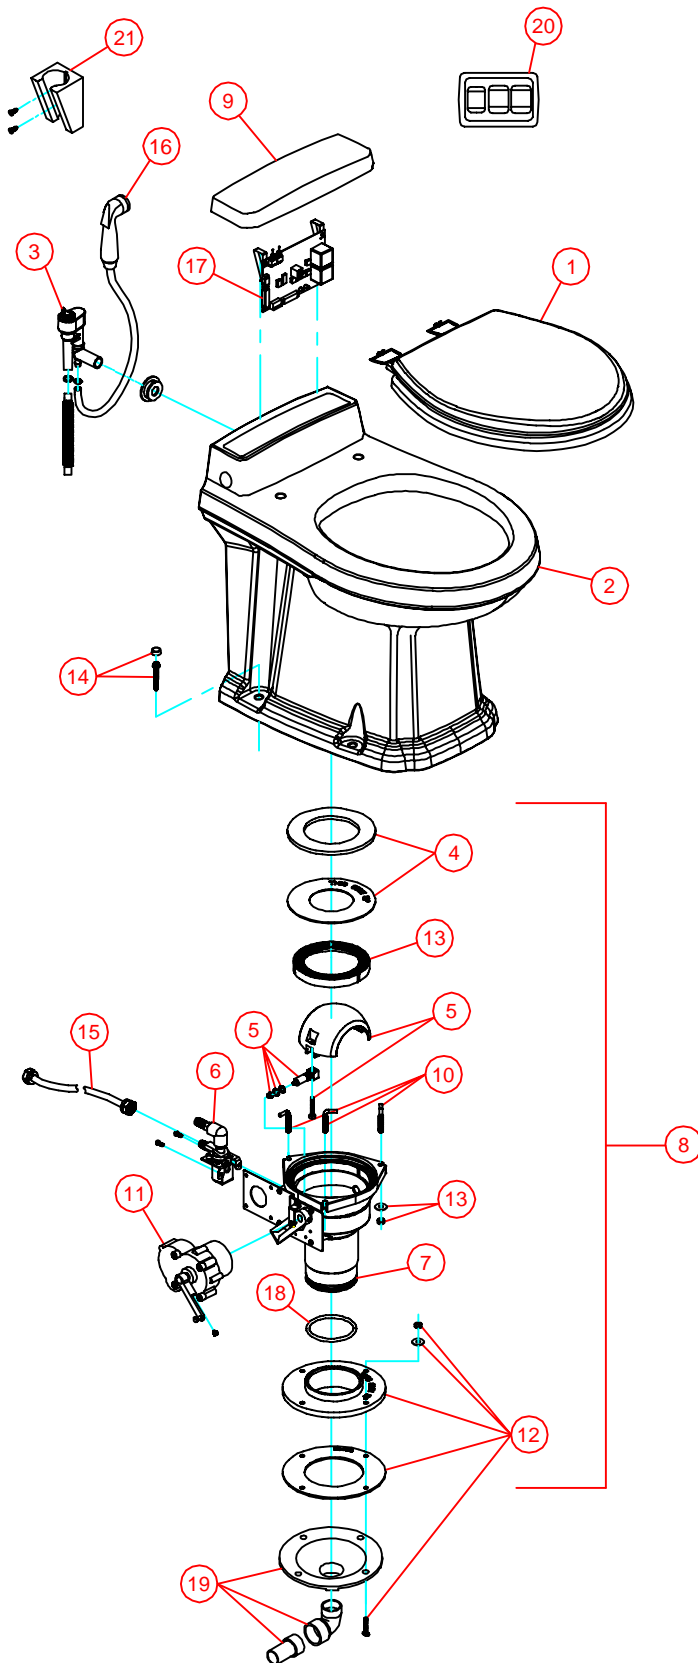

# PARTS LIST: 3109 PLUG IN BASE

ITEM	PART NUMBER	DESCRIPTION
1	385344022	SEAT & COVER , WHITE
	385344023	SEAT & COVER , BONE
	385344024	SEAT & COVER , PLATINUM
	385344026	SEAT & COVER , TEAL
	385344025	SEAT & COVER , EBONY
2	385310811	CHINA BOWL, WHITE
	385310812	CHINA BOWL, BONE
	385310867	CHINA BOWL, PLATINUM
	385310868	CHINA BOWL, TEAL
	385310869	CHINA BOWL, EBONY
3	385310807	VACUUM BREAKER ASSEMBLY
	385310808	VACUUM BREAKER ASSY-HAND SPRAY MODEL
4	385311009	KIT, SEAL PLUG IN BASE
5	385310969	SHAFT/ HALF BALL KIT
	385310971	SHAFT/HALF BALL KIT EBONY
	385310970	SHAFT/HALF BALL KIT TEAL
6	385310821	WATER VALVE w/MOUNTING SCREWS (12VDC)
	385310845	WATER VALVE w/MOUNTING SCREWS (24VDC)
7	385311051	BASE PLUG IN (INCLUDES ITEM 5,14,16)
8	385311050	COMPLETE BASE PLUG IN (INCLUDES ITEMS 4-7, 14,16,19,22)
9	385310851	ACCESS COVER, WHITE
	385310852	ACCESS COVER, BONE
	385310864	ACCESS COVER, PLATINUM
	385310865	ACCESS COVER, TEAL
	385310866	ACCESS COVER, EBONY
10	385311011	L- BOLTS/NUTS /WASH/ PLUG IN BASE
11	385310822	MOTOR & MOUNTING HARDWARE (12VDC)
	385310846	MOTOR & MOUNTING HARDWARE (24VDC)
12	385311013	FLOOR FLANGE ADAPTER KIT
13	385311292	RING, BASE INSERT
14	385310785	CHINA BOWL MOUNTING KIT, BONE
	385310679	CHINA BOWL MOUNTING KIT, WHITE
15	385311018	SUPPLY HOSE
16	385310809	HAND SPRAY; CHROME
	385310873	HAND SPRAY; EBONY
17	385310888	CONTROL MODULE KIT-12VDC
	385310890	CONTROL MODULE KIT-12VDC
18	385311294	O'RING 3.1 X 3.5 X .21
19	385318864	FUNNEL KIT (mounting hardware inc.)
20	313401012	FLUSH SWITCH VAC. (cable included) *FLUSH SWITCH IS NOT INCLUDED WITH MARINE VERSION 3109M.
21	385311131	SPRAY BRACKET EBONY
	385311125	SPRAY BRACKET BONE
N/S	385310854	ACCESS COVER MOUNTING KIT